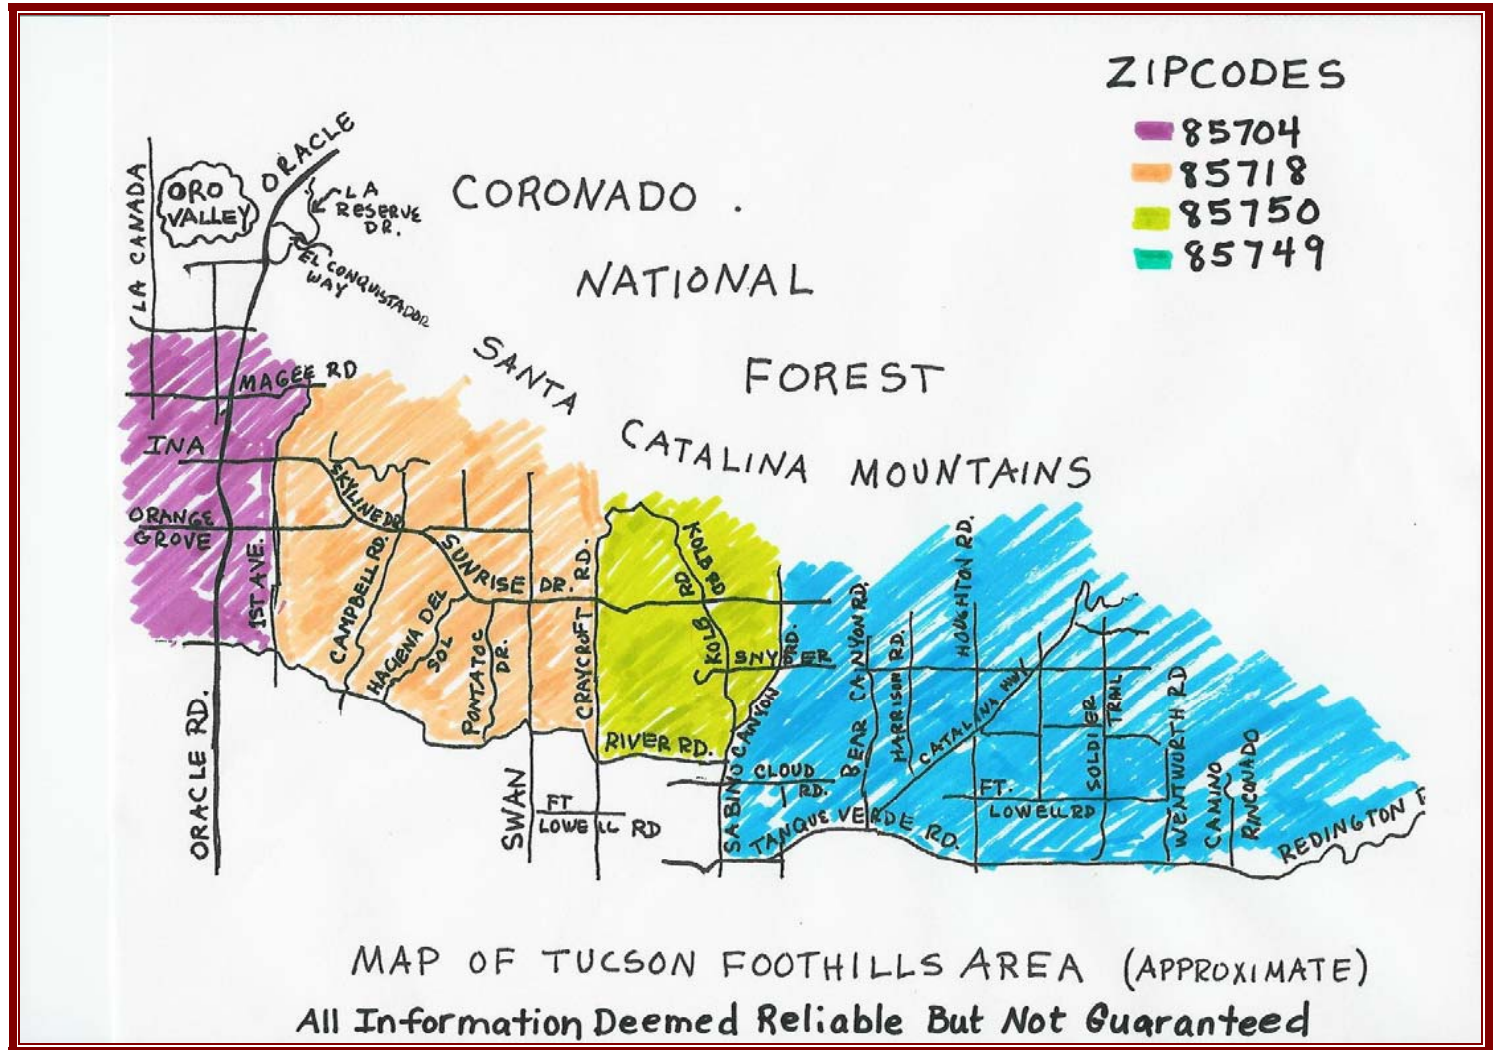

Patricia
Wesley

(520) 360-6636 -- Patricia@TucsonFoothillsHomes.com
1880 E. River Road, Suit 200, Tucson, AZ 85718
www.TucsonFoothillsHomes.com